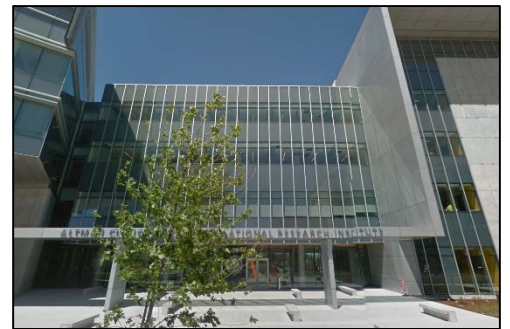

# Directions to ACTRI Hargens Lab

9452 Medical Center Drive, La Jolla, CA 92037

- Take the 5 freeway to La Jolla and exit on Genesee.
- Head East up the hill curving to the right
- Go past Scripps Hospital Drwy. Then at the next light
- Turn right onto Campus Pt. Drive
- Go straight through Voigt Dr.
- Turn right onto Medical Center Dr.
- Go to the second stop sign and turn Right
- Head for Visitor Parking Structure next to ACTRI
- Lab meetings are in room LL-2W-526 (lower level 2 west)

The Altman Clinical and Translational Research Institute (ACTRI) is located on UCSD campus in La Jolla east of I-5 (detail below)

Visitor parking structure just east of the ACTRI

Main entrance of the ACTRI